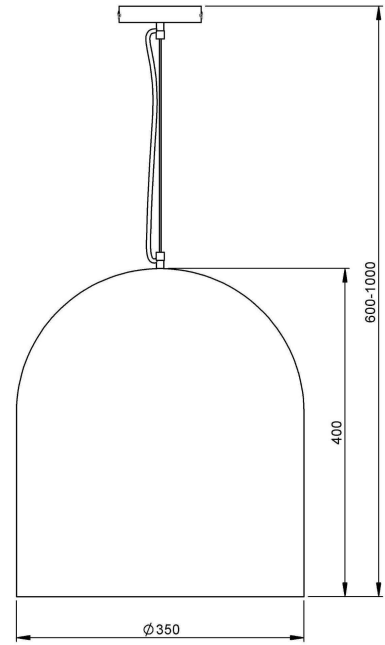

PRODUCT SPECIFICATION SHEET

Dimensions in mm and approximate

Pendant Eight | Creto

Finish	 Concrete CC08	Flex	Hard wired to ceiling
		Switching & Plug	N/A
Shade	As stated above	Base Weight	TBC
Lamp Base	E27 retrofit	Dimming Type	Phase dimmable
Recommended Lamp	1 x E27 8W LED 2700K	Certification	