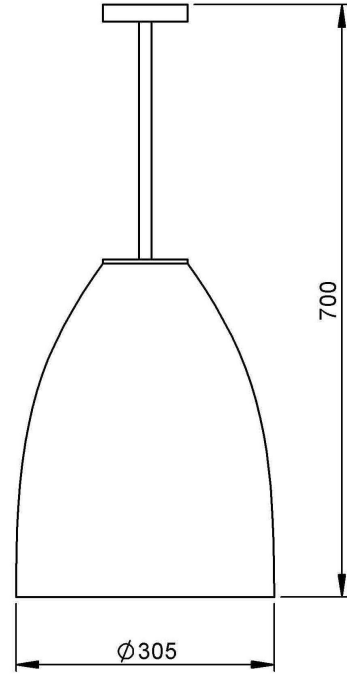

PRODUCT SPECIFICATION SHEET

Dimensions in mm and approximate
Height can vary based on project requirements

Pendant | HESTIA

Finish	<ul style="list-style-type: none"> Polished Chrome HE.P/PCH Satin Black HE.P/SBL Brushed Brass HE.P/BBR <p><i>(Others available on request)</i></p>	Flex	Hard wired to ceiling
Shade	Smoked Glass	Switching & Plug	N/A
Lamp Base	E27 retrofit	Base Weight	TBC
Recommended Lamp	1 x E27 8W LED 2700K	Dimming Type	Phase dimmable
		Certification	