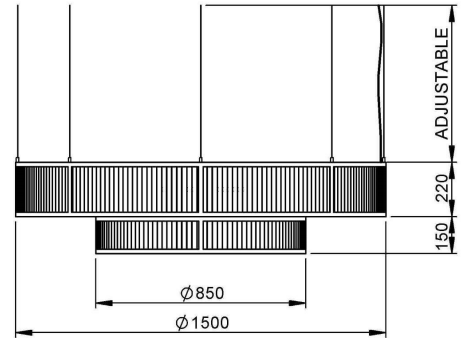

PRODUCT SPECIFICATION SHEET

Dimensions in mm and approximate

Radiance Custom Pendant

Finish	 RA.P1.BBR	Flex	Clear cable
		Switching & Plug	N/A
Shade	As stated above	Base Weight	35kg
Lamp Base	E27 retrofit	Dimming Type	Phase dimmable
Recommended Lamp	9 x E27 8W LED 2700K	Certification	