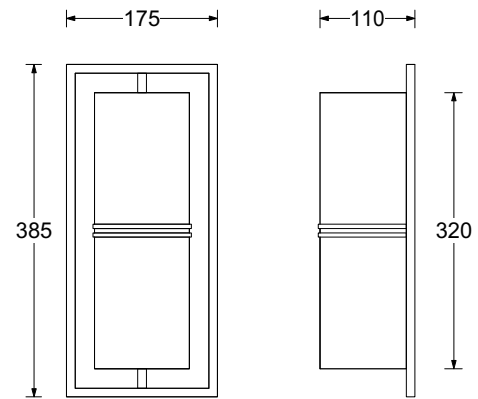

PRODUCT SPECIFICATION SHEET

Dimensions in mm and approximate

Wall Lamp One | Arena

Finish Options	<ul style="list-style-type: none"> Brushed Brass / Oyster Cotton Shade AR.WL1.BBR/OYC Satin Black / Cotton Chintz Grey Shade AR.WL1.SBL/CGR <p><i>(Others available on request)</i></p>	Flex	Hard wired to wall
Shade	As stated above	Switching & Plug	N/A
Lamp Base	E27 Retrofit	Base Weight	1.6 kg approx.
Recommended Lamp	1 x E27 8W LED 2700K	Dimming Type	Phase dimming
		Certification	