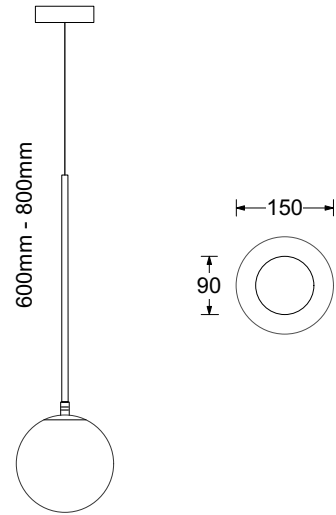

## PRODUCT SPECIFICATION SHEET

Dimensions in mm and approximate

## Pendant One | Post

<b>Finish Options</b>	<ul style="list-style-type: none"> <li><span style="display: inline-block; width: 12px; height: 12px; background-color: #c08040; border-radius: 50%; margin-right: 5px;"></span> Brushed Brass / Opal Glass PO.P1.BBR/OP</li> <li><span style="display: inline-block; width: 12px; height: 12px; background-color: #000000; border-radius: 50%; margin-right: 5px;"></span> Satin Black / Tinted Glass PO.P1.SBL/TGL</li> </ul> <p><i>(Others available on request)</i></p>	<b>Flex</b>	Hard wired to ceiling
<b>Shade</b>	As stated above	<b>Switching &amp; Plug</b>	N/A
<b>Lamp Base</b>	E14 Retrofit	<b>Base Weight</b>	1.6 kg approx.
<b>Recommended Lamp</b>	1 x E14 4W LED 2700K	<b>Dimming Type</b>	Phase dimming
		<b>Certification</b>	