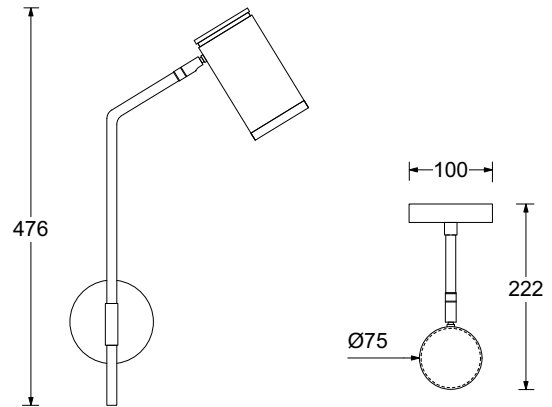

PRODUCT SPECIFICATION SHEET

Dimensions in mm and approximate

Wall Lamp Two | Toby

Finish Options

○ Satin White
TO.WL2.SWH/BBR

● Satin Black
TO.WL2.SBL/BBR

(Others available on request)

Flex

Hard wired to wall

Switching & Plug

N/A

Shade

N/A

Base Weight

1.5kg approx.

Lamp Base