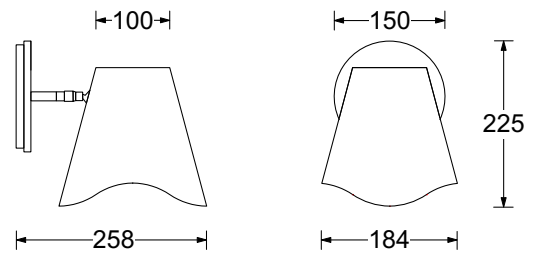

## PRODUCT SPECIFICATION SHEET

Dimensions in mm and approximate

## Wall Lamp | Wave

<b>Finish Options</b>	<ul style="list-style-type: none"> <li>● Satin Black / Silken Black Shade WA.W.SBL.SIB</li> <li>● Brushed Nickel / Oyster Cotton Shade WA.W.BNI.OYC</li> </ul> <p><i>(Others available on request)</i></p>	<b>Flex</b>	Hard wired to wall
<b>Shade</b>	As stated above	<b>Switching &amp; Plug</b>	N/A
<b>Lamp Base</b>	E14 Retrofit	<b>Base Weight</b>	1.4 kg approx.
<b>Recommended Lamp</b>	1 x E14 4W LED 2700K	<b>Dimming Type</b>	Phase dimming
		<b>Certification</b>	CE