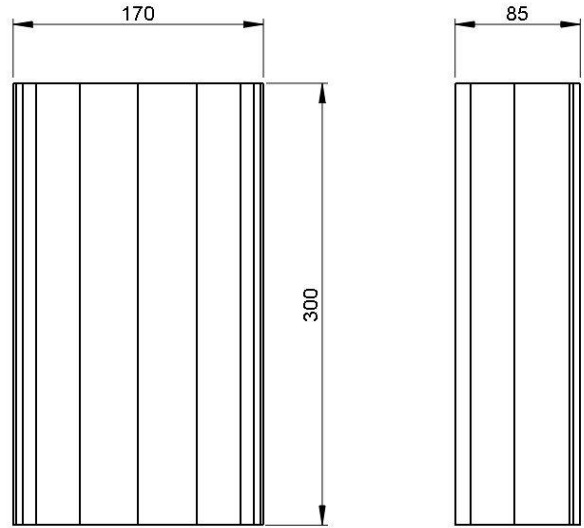

## PRODUCT SPECIFICATION SHEET

Dimensions in mm and approximate

## Creto Grecia | Wall Light

<b>Finish</b>	 Painted White Finish <b>CC.W.1</b> <i>Bespoke RAL finish on request</i>	<b>Flex</b>	Hard wired to wall
		<b>Switching &amp; Plug</b>	N/A
<b>Shade</b>	As stated above	<b>Base Weight</b>	TBC
<b>Lamp Base</b>	2 x E14 retrofit	<b>Dimming Type</b>	Phase dimmable
<b>Recommended Lamp</b>	2 x E14 4W LED 2700K	<b>Certification</b>	