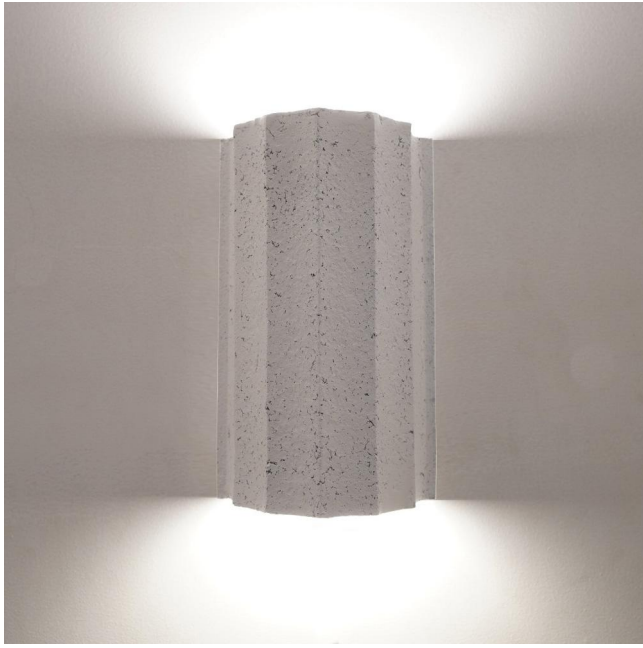

PRODUCT SPECIFICATION SHEET

Dimensions in mm and approximate

Creto Grecia | Wall Light

Finish	Painted White Finish CC.W.1 <i>Bespoke RAL finish on request</i>	Flex	Hard wired to wall
		Switching & Plug	N/A
Shade	As stated above	Base Weight	TBC
Lamp Base	2 x E14 retrofit	Dimming Type	Phase dimmable
Recommended Lamp	2 x E14 4W LED 2700K	Certification