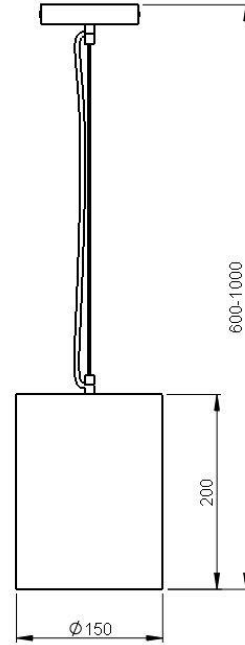

PRODUCT SPECIFICATION SHEET

Dimensions in mm and approximate

Pendant One | Creto

Finish	<ul style="list-style-type: none">  Concrete Grey CC01  Terrazzo Orange CC01A  Terrazzo Grey CC01B 	Flex	Hard wired to ceiling
		Switching & Plug	N/A
Shade	As stated above	Base Weight	TBC
Lamp Base	E27 retrofit	Dimming Type	Phase dimmable
Recommended Lamp	1 x E27 8W LED 2700K	Certification	