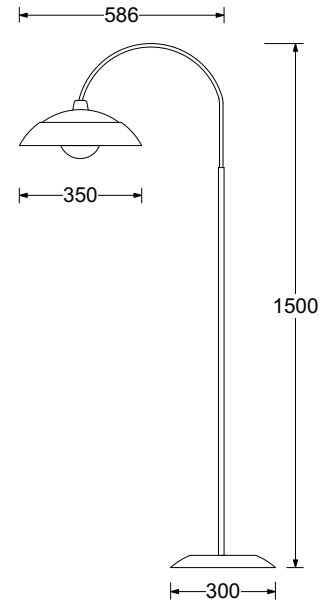

PRODUCT SPECIFICATION SHEET

Dimensions in mm and approximate

Floor Lamp Two | Crescent

Finish Options

Satin White
CR.FL2.SWH/BBR

Satin Black
CR.FL2.SBL/BBR

(Others available on request)

Shade As stated above

Lamp Base E14 Retrofit

Recommended Lamp 1 x E14 4W LED 2700K

Flex 2metre length 3-core cable in black silk covered sheath

Switching & Plug 13A 3-pin UK plug

Base Weight 13 kg approx.

Dimming Type Phase dimming