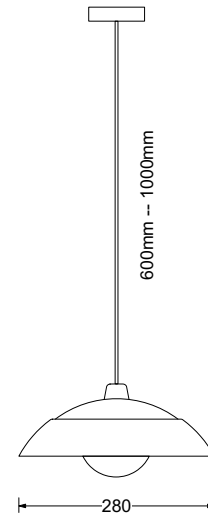

PRODUCT SPECIFICATION SHEET

Dimensions in mm and approximate

Pendant One | Crescent

Finish Options

○ Satin White
CR.P1.SWH/BBR

● Satin Black
CR.P1.SBL/BBR

(Others available on request)

Shade

As stated above

Lamp Base

E14 Retrofit

Recommended Lamp

1 x E14 4W LED 2700K

Flex

Hard wired to ceiling

Switching & Plug