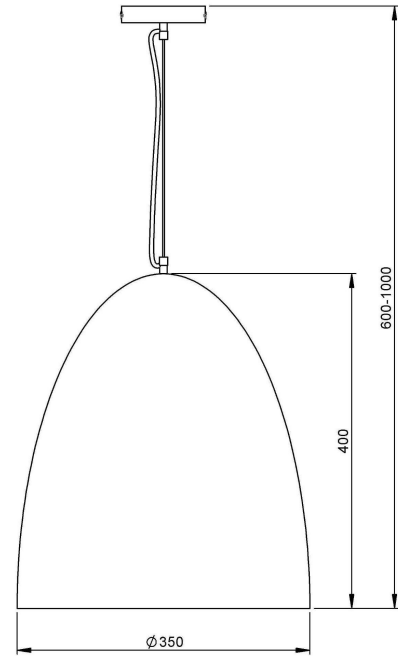

PRODUCT SPECIFICATION SHEET

Dimensions in mm and approximate

Pendant Five | Creto

Finish	 Concrete CC05	Flex	Hard wired to ceiling
		Switching & Plug	N/A
Shade	As stated above	Base Weight	TBC
Lamp Base	E27 retrofit	Dimming Type	Phase dimmable
Recommended Lamp	1 x E27 8W LED 2700K	Certification	