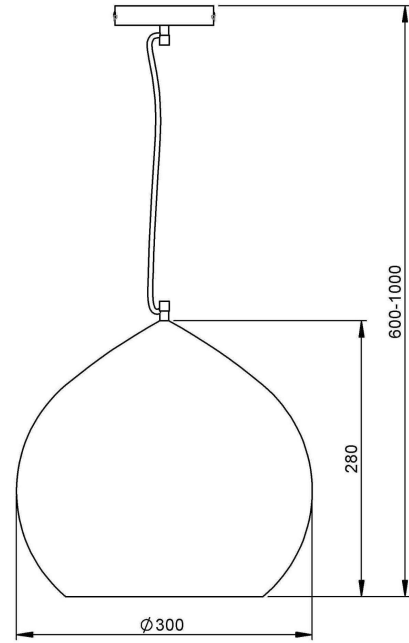

PRODUCT SPECIFICATION SHEET

Dimensions in mm and approximate

Pendant Three | Creto

Finish	 Concrete CC03	Flex	Hard wired to ceiling
		Switching & Plug	N/A
Shade	As stated above	Base Weight	TBC
Lamp Base	E27 retrofit	Dimming Type	Phase dimmable
Recommended Lamp	1 x E27 8W LED 2700K	Certification	