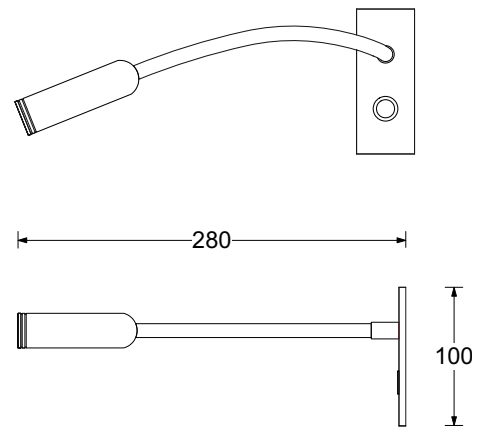

PRODUCT SPECIFICATION SHEET

Dimensions in mm and approximate

Reading Light Three | Flex

Finish Options

 Brushed Nickel
FLE.RL3.BNI/BNI

 Polished Chrome
FLE.RL3.PCH/PCH

(Others available on request)

Shade

N/A

Lamp Base

LED Integrated

Recommended Lamp

1 x 1W LED integral 2700K

Flex

Hard wired to headboard

Switching & Plug