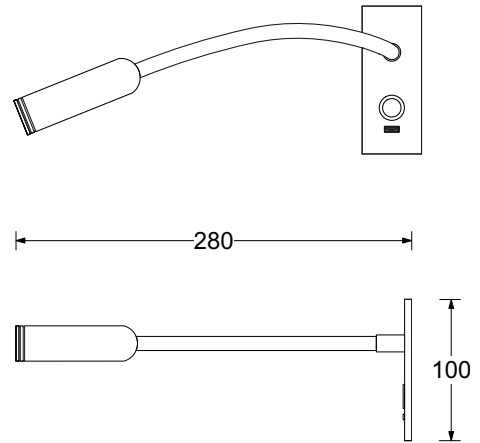

PRODUCT SPECIFICATION SHEET

Dimensions in mm and approximate

## Reading Light Two | Flex

**Finish Options**

● Brushed Nickel  
FLE.RL2.BNI/BNI

● Polished Chrome  
FLE.RL2.PCH/PCH

*(Others available on request)*

**Shade**

N/A

**Lamp Base**

LED Integrated

**Recommended Lamp**

1 x 1W LED integral 2700K with USB port

**Flex**

Hard wired to headboard

**Switching & Plug**

N/A

**Base Weight**

0.5 kg approx.

**Dimming Type**

Non Dim

**Certification**