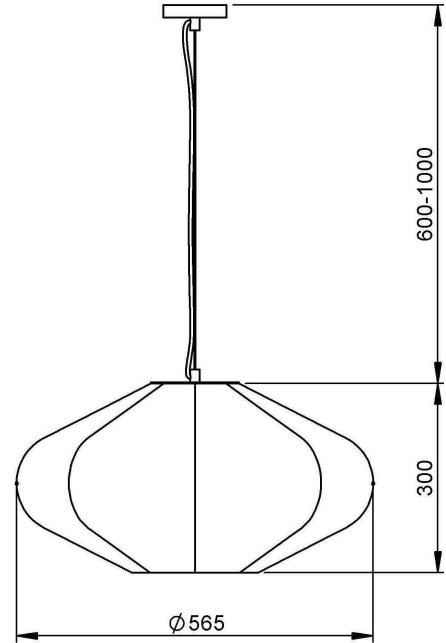

PRODUCT SPECIFICATION SHEET

Dimensions in mm and approximate
Height can vary based on project requirements

Pendant One | LOKTA

Finish	<ul style="list-style-type: none"> Satin Black LO.P1/SBL Brushed Brass LO.P1/BBR <p><i>(Others available on request)</i></p>	Flex	Hard wired to ceiling
Shade	Lokta paper	Switching & Plug	N/A
Lamp Base	E27 retrofit	Base Weight	TBC
Recommended Lamp	1 x E27 8W LED 2700K	Dimming Type	Phase dimmable
		Certification	