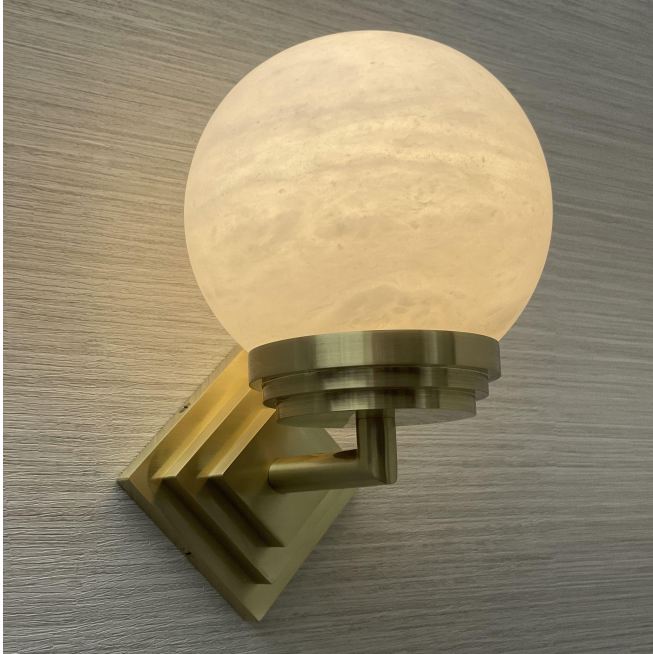

PRODUCT SPECIFICATION SHEET

Dimensions in mm and approximate

Wall Light | Ore

Finish	 Brushed Brass OR.W1.BBR Black Bronze OR.W1.BBZ Antique Bronze OR.W1.ABR Antique Brushed Brass OR.W1.ABBR	Flex	Hard wired to wall
		Switching & Plug	N/A
Shade	Alabaster Stone globe <i>Opal glass globe</i> <i>available upon request</i>	Base Weight	TBC
Lamp Base	LED Integrated	Dimming Type	Non Dimmable
Recommended Lamp	1 x 4W LED integral 2700K	Certification	CE IP44