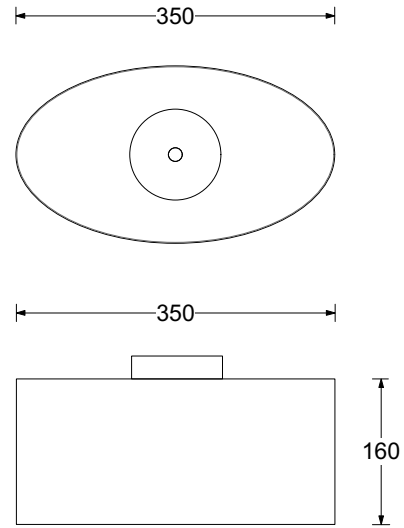

PRODUCT SPECIFICATION SHEET

Dimensions in mm and approximate

Ceiling I Oval

Finish Options	<ul style="list-style-type: none"> Brushed Brass OV.CE.BBR.OYC Brushed Nickel OV.CE.BNI.OYC <p><i>(Others available on request)</i></p>	Flex	Hard wired to ceiling
Shade	Oyster Cotton	Switching & Plug	N/A
Lamp Base	E27 Retrofit	Base Weight	2 kg approx.
Recommended Lamp	1 x E27 8W LED 2700K	Dimming Type	Phase dimming
		Certification	