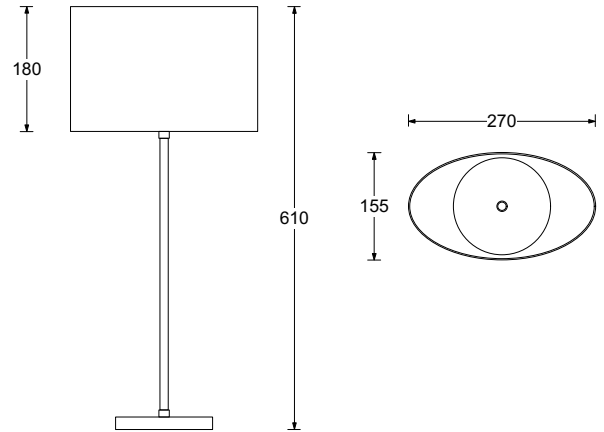

PRODUCT SPECIFICATION SHEET

Dimensions in mm and approximate

Table Lamp | Oval

Finish Options

Brushed Brass
OV.TL.BBR.OYC

Brushed Nickel
OV.TL.BNI.OYC

(Others available on request)

Shade

Oyster Cotton

Lamp Base

E27 Retrofit

Recommended Lamp

1 x E27 8W LED 2700K

Flex

2metre length 3-core cable
in black silk covered sheath

Switching & Plug

13A 3-pin UK plug

Base Weight

4 kg approx.

Dimming Type

Phase dimming

Certification