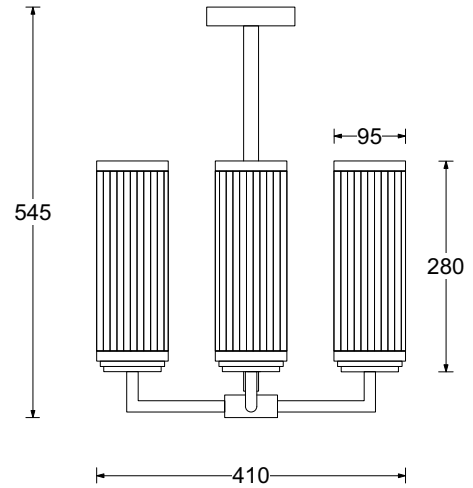

PRODUCT SPECIFICATION SHEET

Dimensions in mm and approximate

Pendant | Stella

Finish Options

- Brushed Brass
ST.CH.BBR
 - Brushed Antique Copper
ST.CH.BCO
- (Others available on request)*

Shade

Glass Rods

Lamp Base

LED Integrated

Recommended Lamp

4 x 6W LED integral 2700K

Flex

Hard wired to ceiling

Switching & Plug

N/A

Base Weight