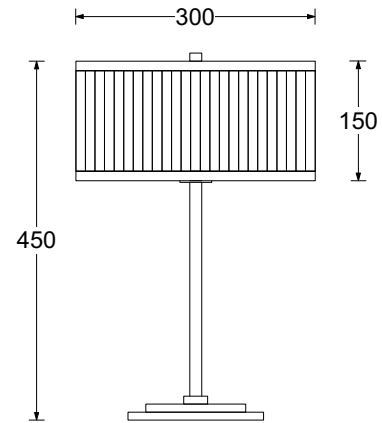

PRODUCT SPECIFICATION SHEET

Dimensions in mm and approximate

Table Lamp | Stella

Finish Options

Brushed Brass
ST.TL.BBR

Brushed Antique Copper
ST.TL.BCO

(Others available on request)

Shade

Glass Rods

Lamp Base

LED Integrated

Recommended Lamp

1 x 5W LED integral 2700K

Flex

2metre length 3-core cable in black silk covered sheath

Switching & Plug

13A 3-pin UK plug

Base Weight

6.5 kg approx.

Dimming Type

Non Dim
(Enquire for dimming version)

Certification