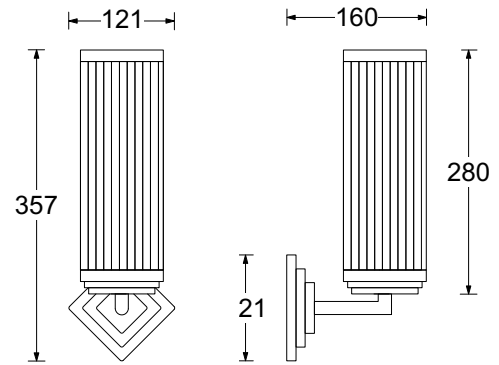

PRODUCT SPECIFICATION SHEET

Dimensions in mm and approximate

Wall Lamp One | Stella

Finish Options

- Brushed Brass
ST.WL1.BBR
 - Brushed Antique Copper
ST.WL1.BCO
- (Others available on request)*

Shade

Glass Rods

Lamp Base

LED Integrated

Recommended Lamp

1 x 6W LED integral 2700K

Flex

Hard wired to wall

Switching & Plug

N/A