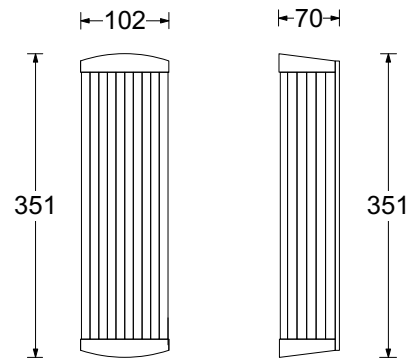

PRODUCT SPECIFICATION SHEET

Dimensions in mm and approximate

Wall Lamp Two | Stella

Finish Options

Brushed Brass
ST.WL2.BBR

Brushed Antique Copper
ST.WL2.BCO

(Others available on request)

Shade

Glass Rods

Lamp Base

LED Integrated

Recommended Lamp

2 x 4W LED integral 2700K

Flex

Hard wired to wall

Switching & Plug