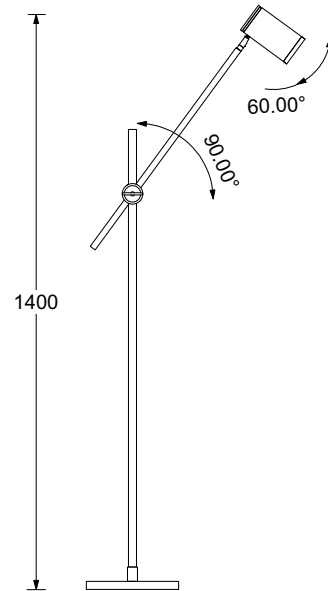

## PRODUCT SPECIFICATION SHEET

Dimensions in mm and approximate

### Flex

2metre length 3-core cable in black silk covered sheath

### Base Weight

9.5 kg approx.