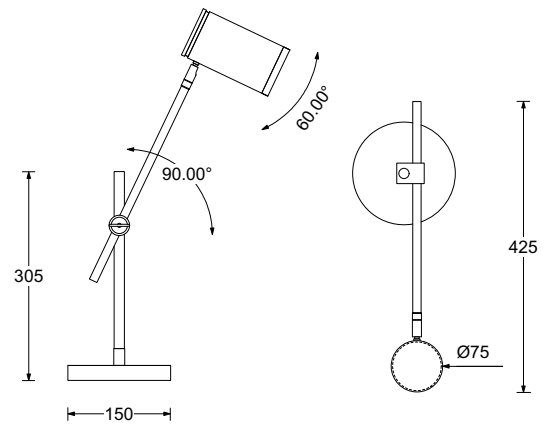

PRODUCT SPECIFICATION SHEET

Dimensions in mm and approximate

Table Lamp | Toby

Finish Options

○ Satin White
TO.TL.SWH/BBR

● Satin Black
TO.TL.SBL/BBR

(Others available on request)

Shade

N/A

Lamp Base

GU10 Retrofit

Recommended Lamp

1 x GU10 4W LED 2700K

Flex

2metre length 3-core cable
in black silk covered sheath

Switching & Plug

13A 3-pin UK plug

Base Weight

4.5 kg approx.

Dimming Type

Phase dimming

Certification