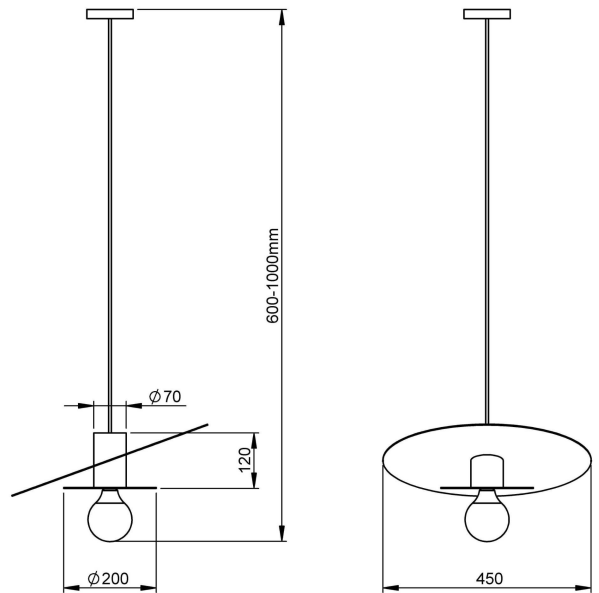

PRODUCT SPECIFICATION SHEET

Dimensions in mm and approximate

Pendant | Disko

| | | | |
|-------------------------|---|-----------------------------|---|
| Finish | <ul style="list-style-type: none">  Brushed Brass DI.P.BBR  Black Bronze DI.P.BBZ  Antique Bronze DI.P.ABR  Antique Brushed Brass DI.P.ABBR | Flex | Hard wired to ceiling |
| | | Switching & Plug | N/A |
| Shade | Alabaster Stone globe <i>Opal glass globe</i> <i>available upon request</i> | Base Weight | TBC |
| Lamp Base | 1 x E27 | Dimming Type | Phase Dimming |
| Recommended Lamp | 1 x E27 8W 2700K | Certification |  |