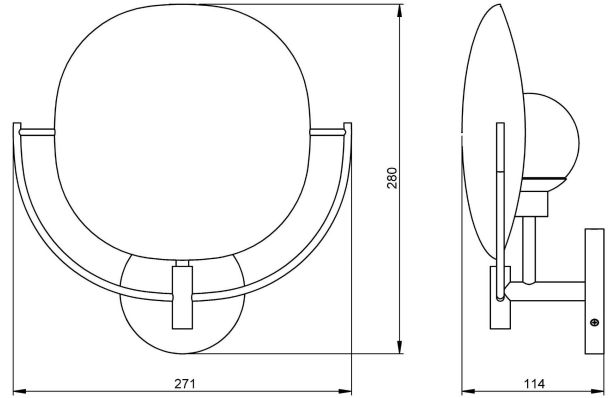

PRODUCT SPECIFICATION SHEET

Dimensions in mm and approximate

Wall Light | Emera

Finish	 Antique Brushed Brass EM.W1.ABBR	Flex	Hard wired to wall
	 Black Bronze EM.W1.BBZ	Switching & Plug	N/A
	 Antique Bronze EM.W1.ABR		
	 Brushed Brass EM.W1.BBR		
Shade	Gloss Green Glass	Base Weight	TBC
Lamp Base	G9 Retrofit	Dimming Type	Phase Dimming
Recommended Lamp	1 x G9 3W LED 2700K	Certification	