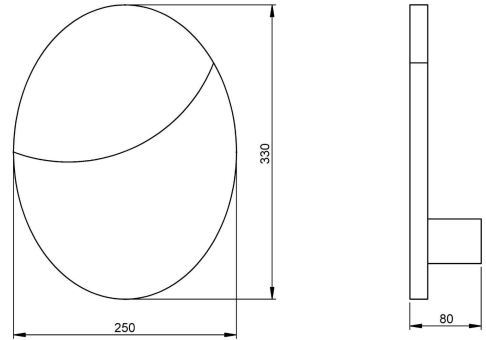

PRODUCT SPECIFICATION SHEET

Dimensions in mm and approximate

Wall Light | Nova

Finish	<ul style="list-style-type: none">  Antique Brushed Brass NV.W1.ABBR  Black Bronze NV.W1.BBZ  Antique Bronze NV.W1.ABR  Brushed Brass NV.W1.BBR 	Flex	Hard wired to wall
		Switching & Plug	N/A
Shade	Bubble textured glass	Base Weight	TBC
Lamp Base	LED Integrated	Dimming Type	Non-Dimmable
Lamp	1 x 3W 2700K Integral LED Integrated LED driver	Certification	